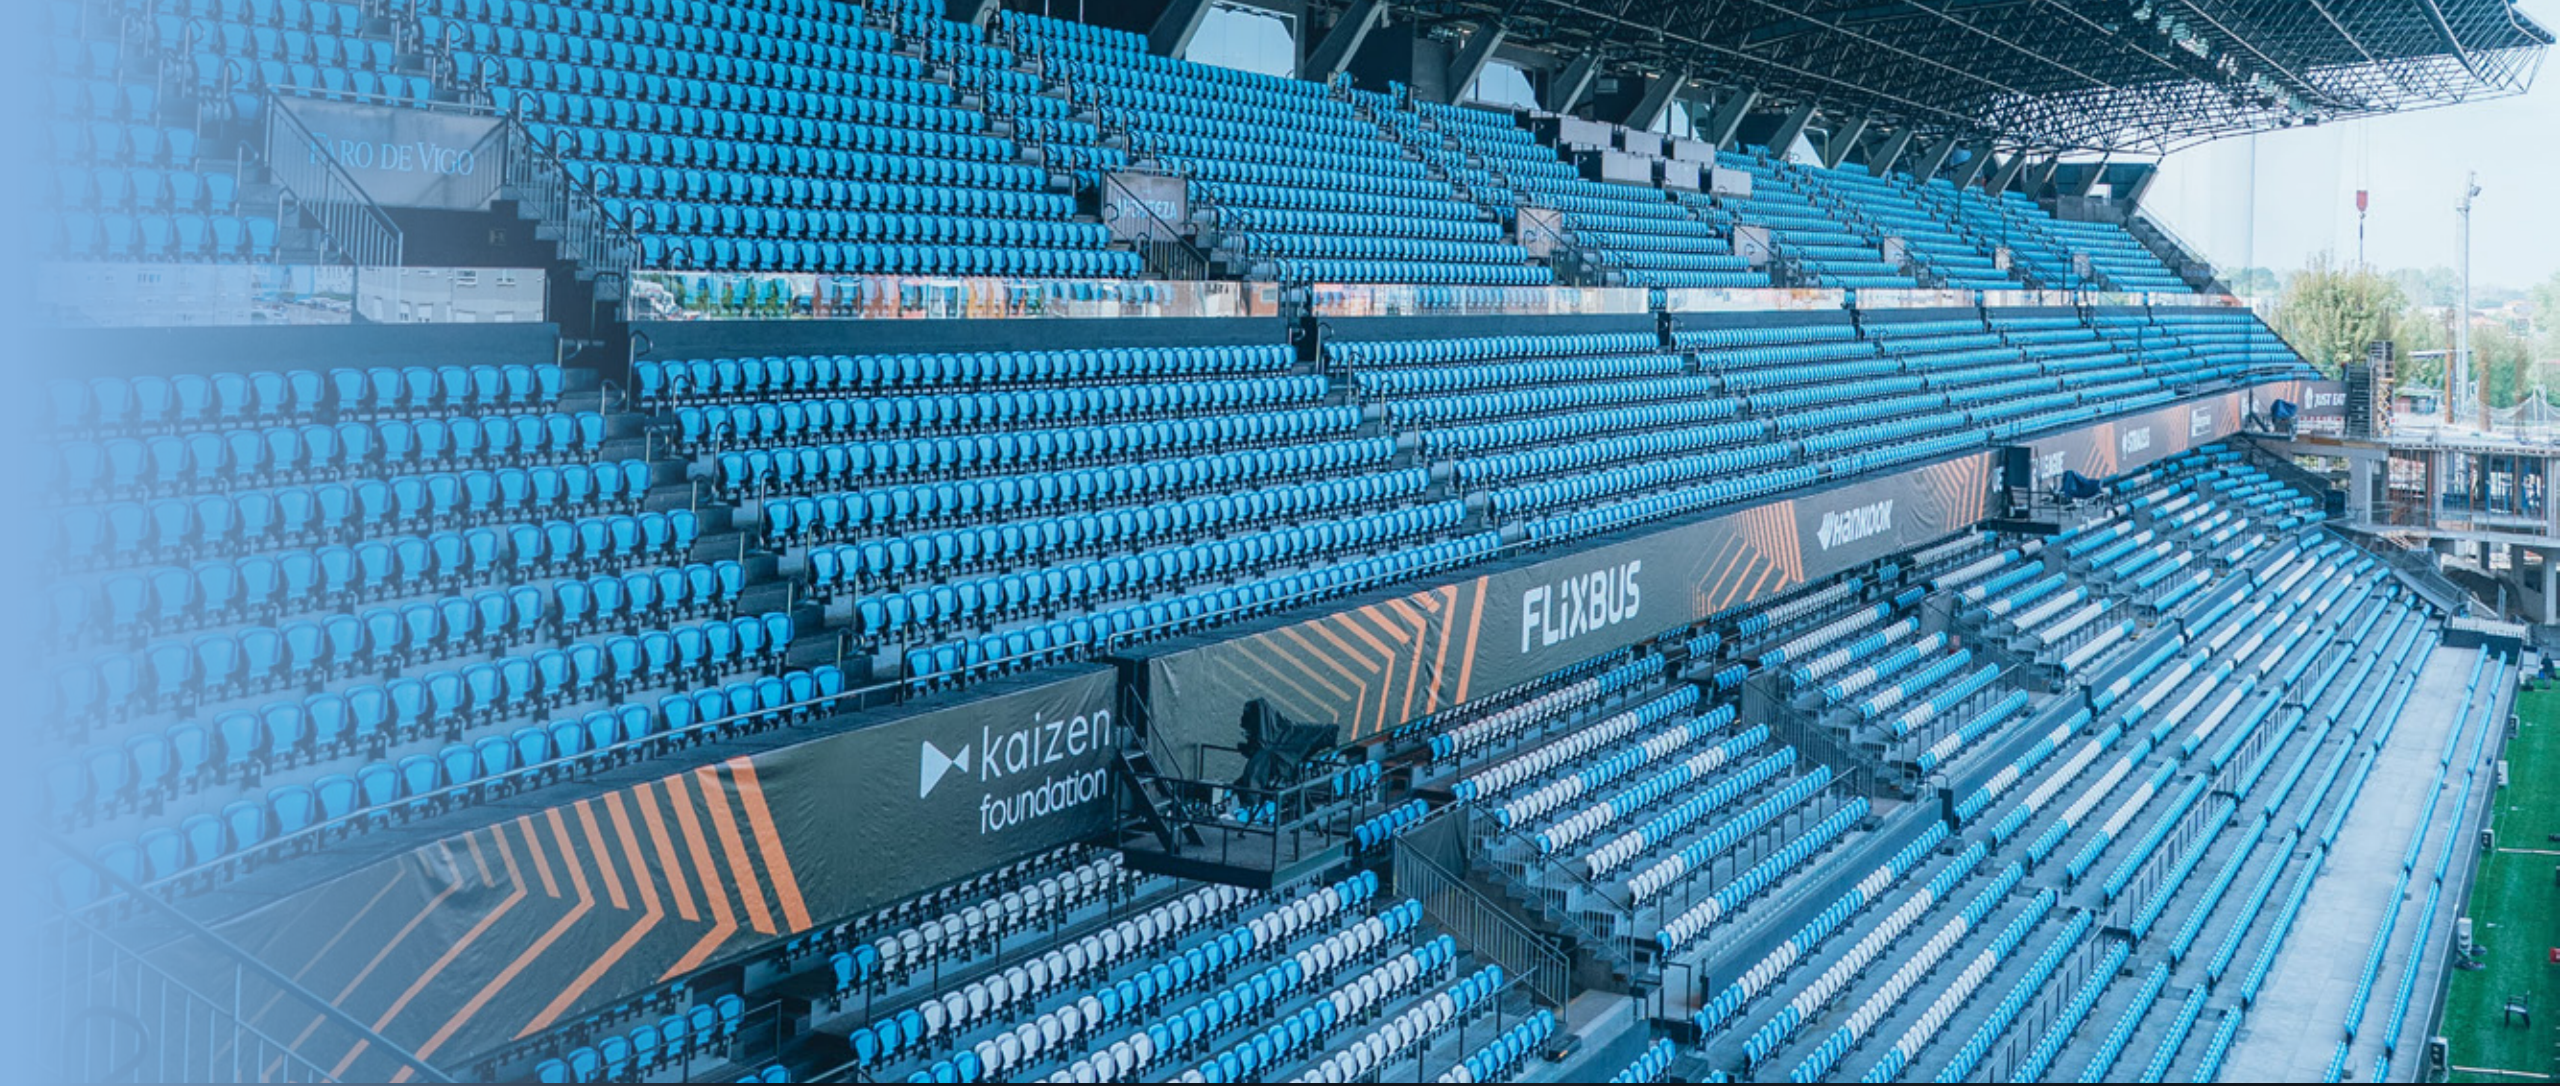

RÍO CLUB

Located in the last row of Río Baixo, offering Premium seats. This VIP area offers a unique experience with catering service.

Seats located in Río Baixo

More comfortable seats

Catering Area in Sala Río Club