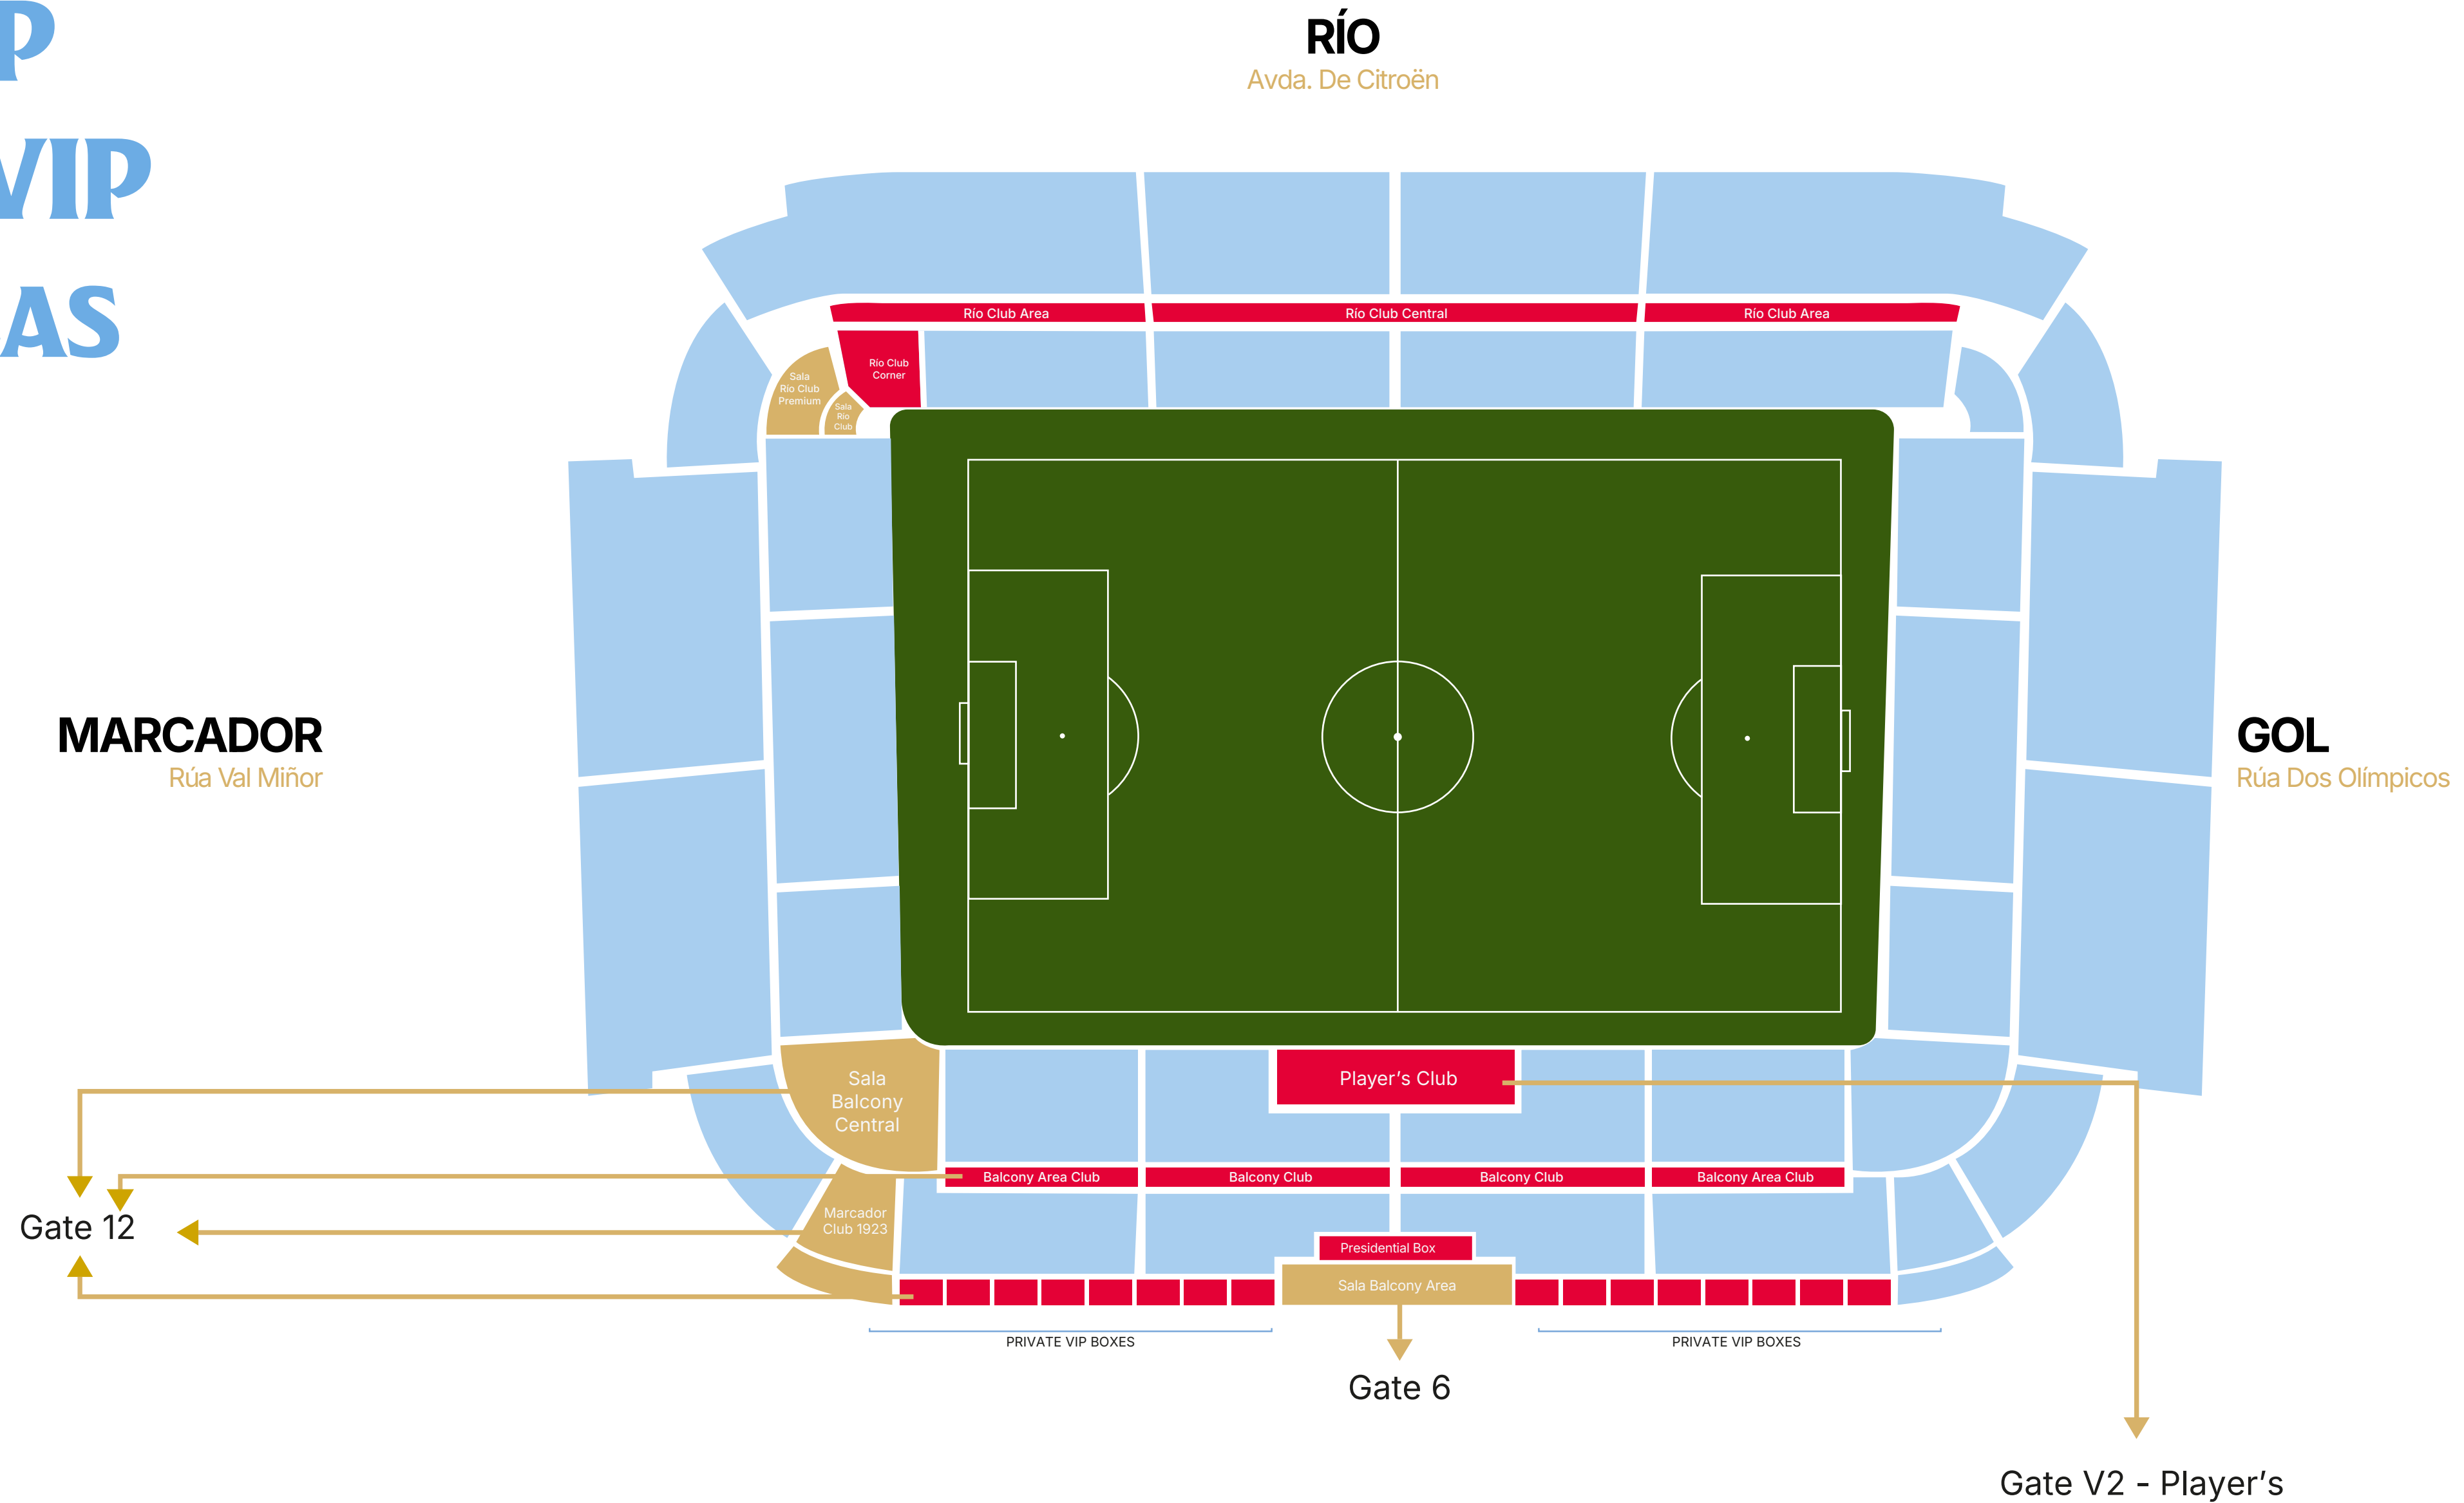

Balcony Club

VIP Boxes

Presidential Box

CELTA
HOSPITALITY

MAP OF VIP AREAS

✓ Exclusive Access

RÍO CLUB PREMIUM

Located in the last row of Río Baixo, offering Premium seats. This is the new VIP area and offers a unique experience with catering service and live showcooking.

Seats located in Río Baixo

More comfortable seats

Catering area with live showcooking in Sala Río Club Premium

Río Club Corner

PRICE 1.600€

+VAT

Río Club Area

PRICE 1.750€