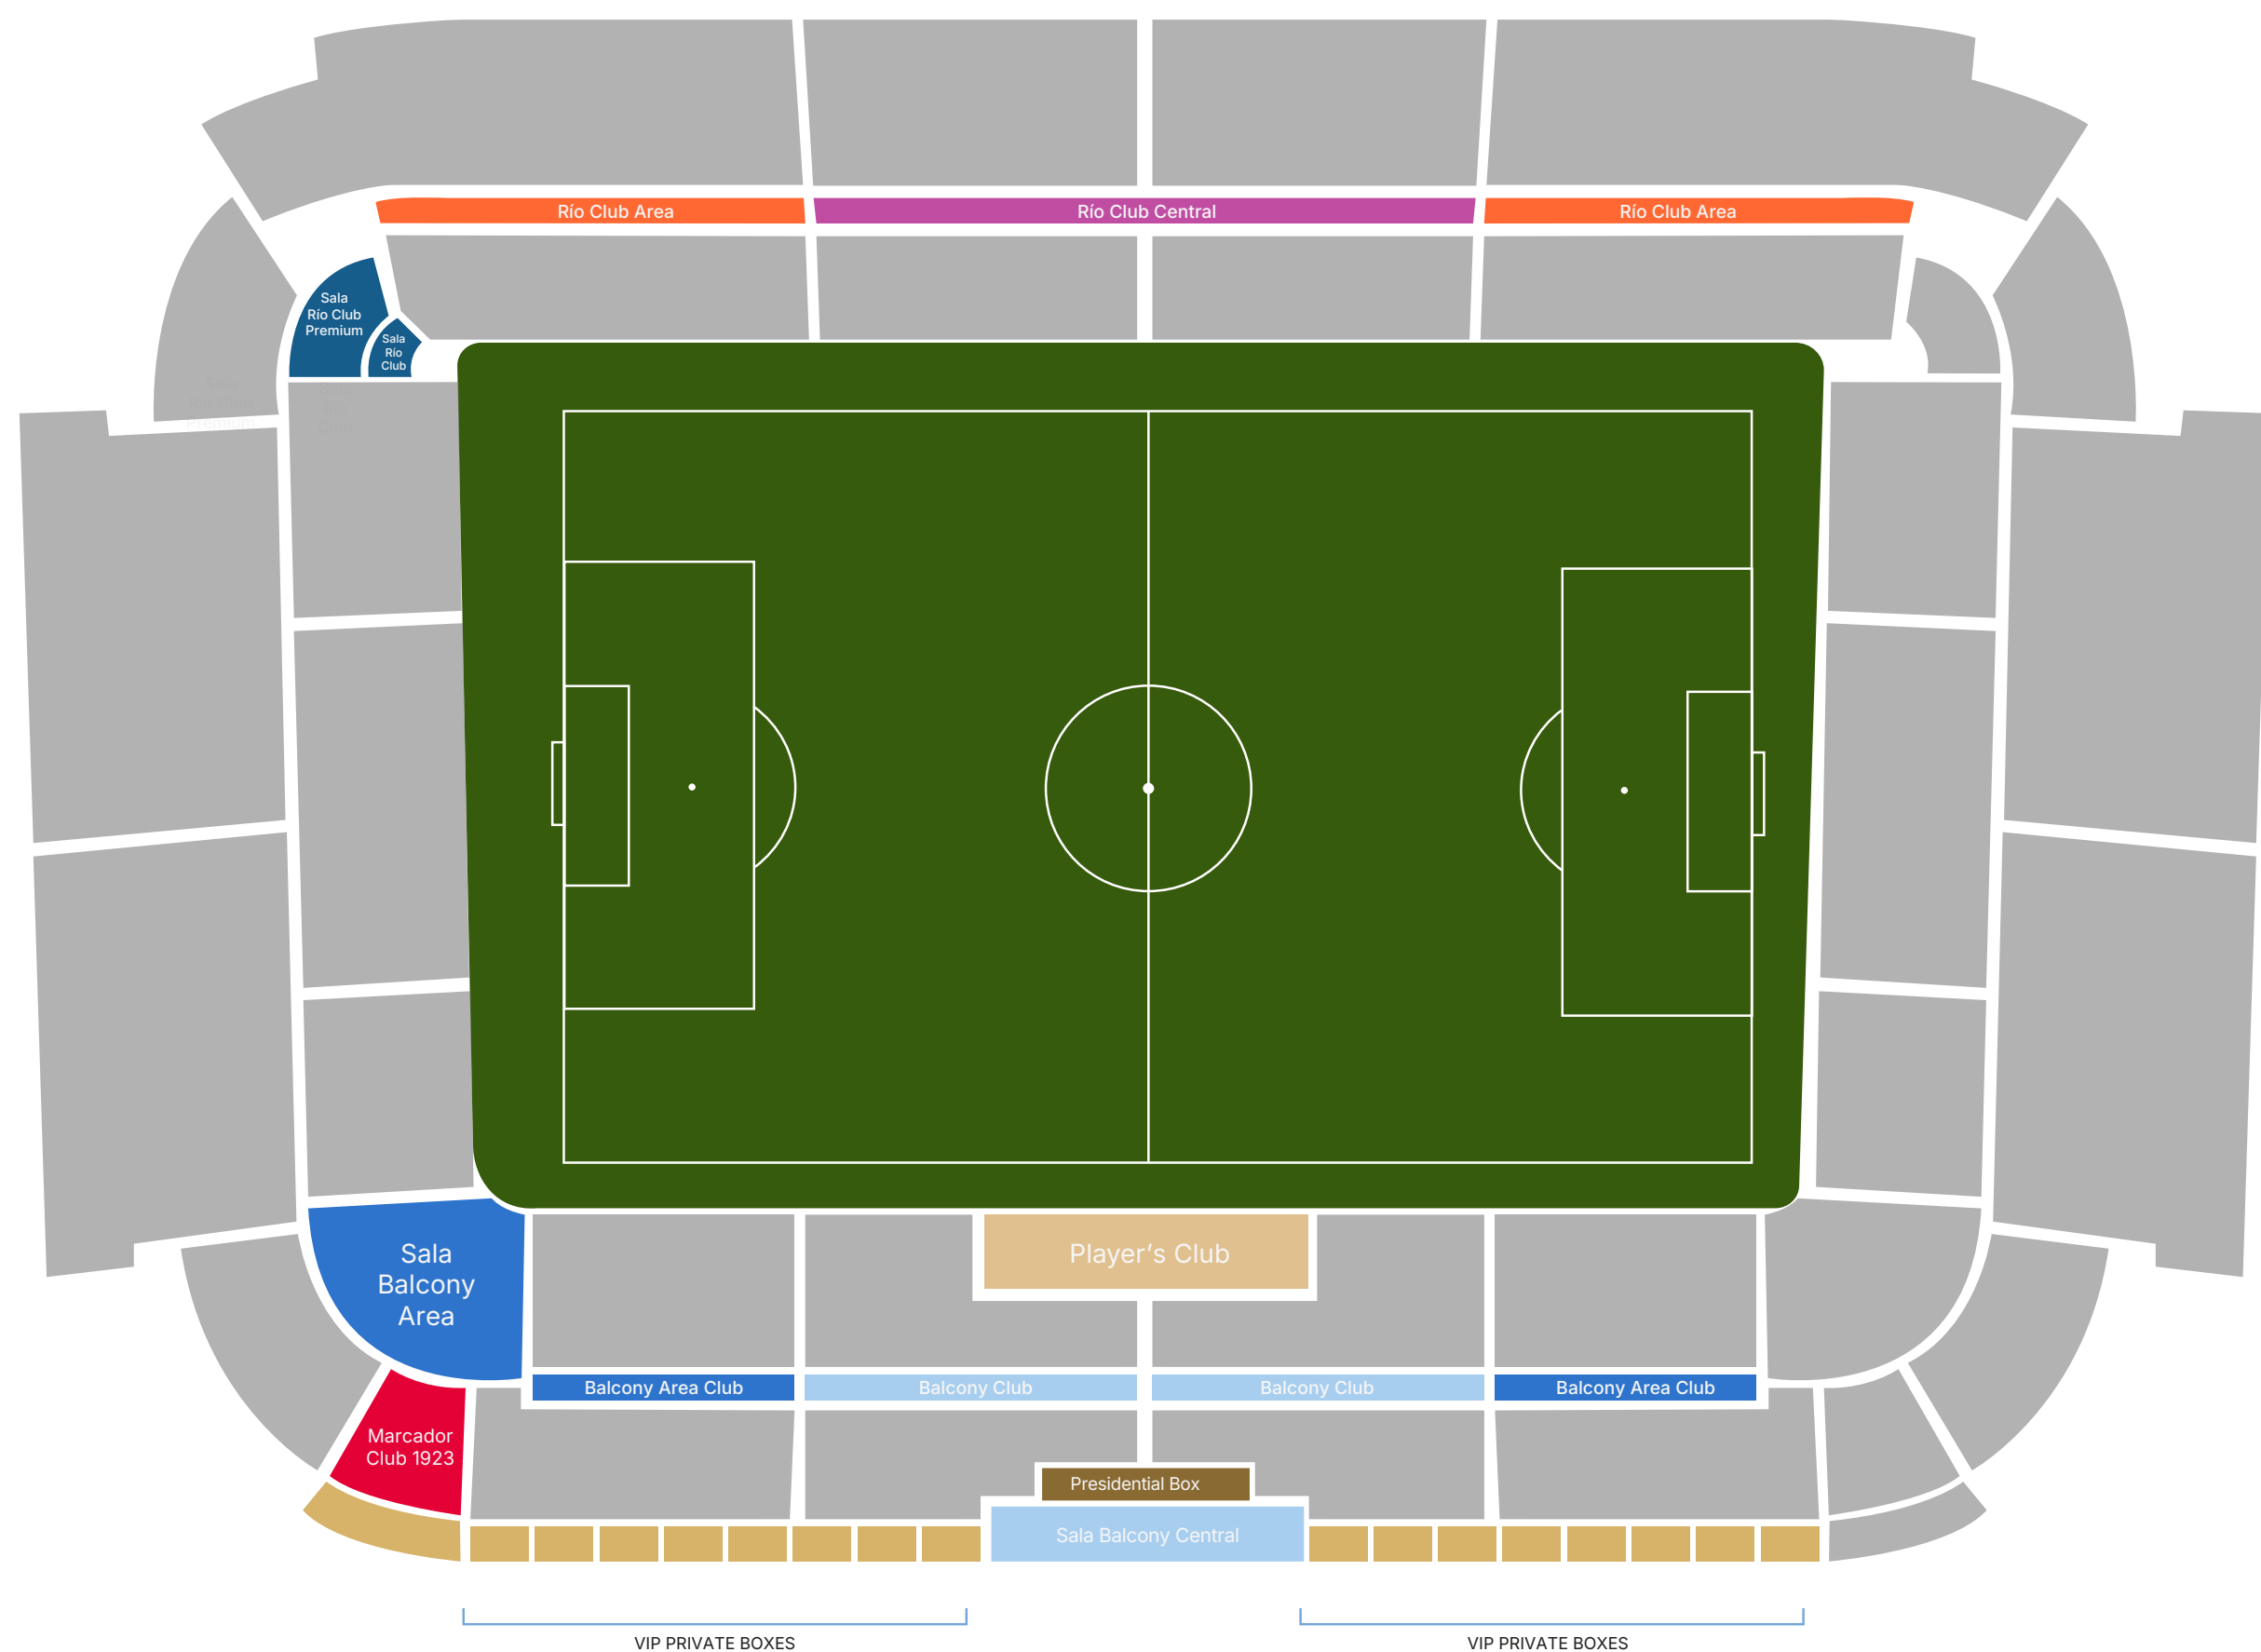

RATES

26/27

SEASON SEAT SUBSCRIPTION

Marcador Club 1923

1.475€

Players' Club

1.650€

Balcony Central

2.500€

Balcony Area

1.950€

Río Club Corner

1.200€

Río Club Area

1.350€

Río Club Central

1.650€

Río Club Corner Premium

1.600€

Río Club Area Premium

1.750€

Río Club Central Premium

2.050€

Presidential Box

4.400€

VIP Private Boxes

from 2.500€

+21% VAT not included